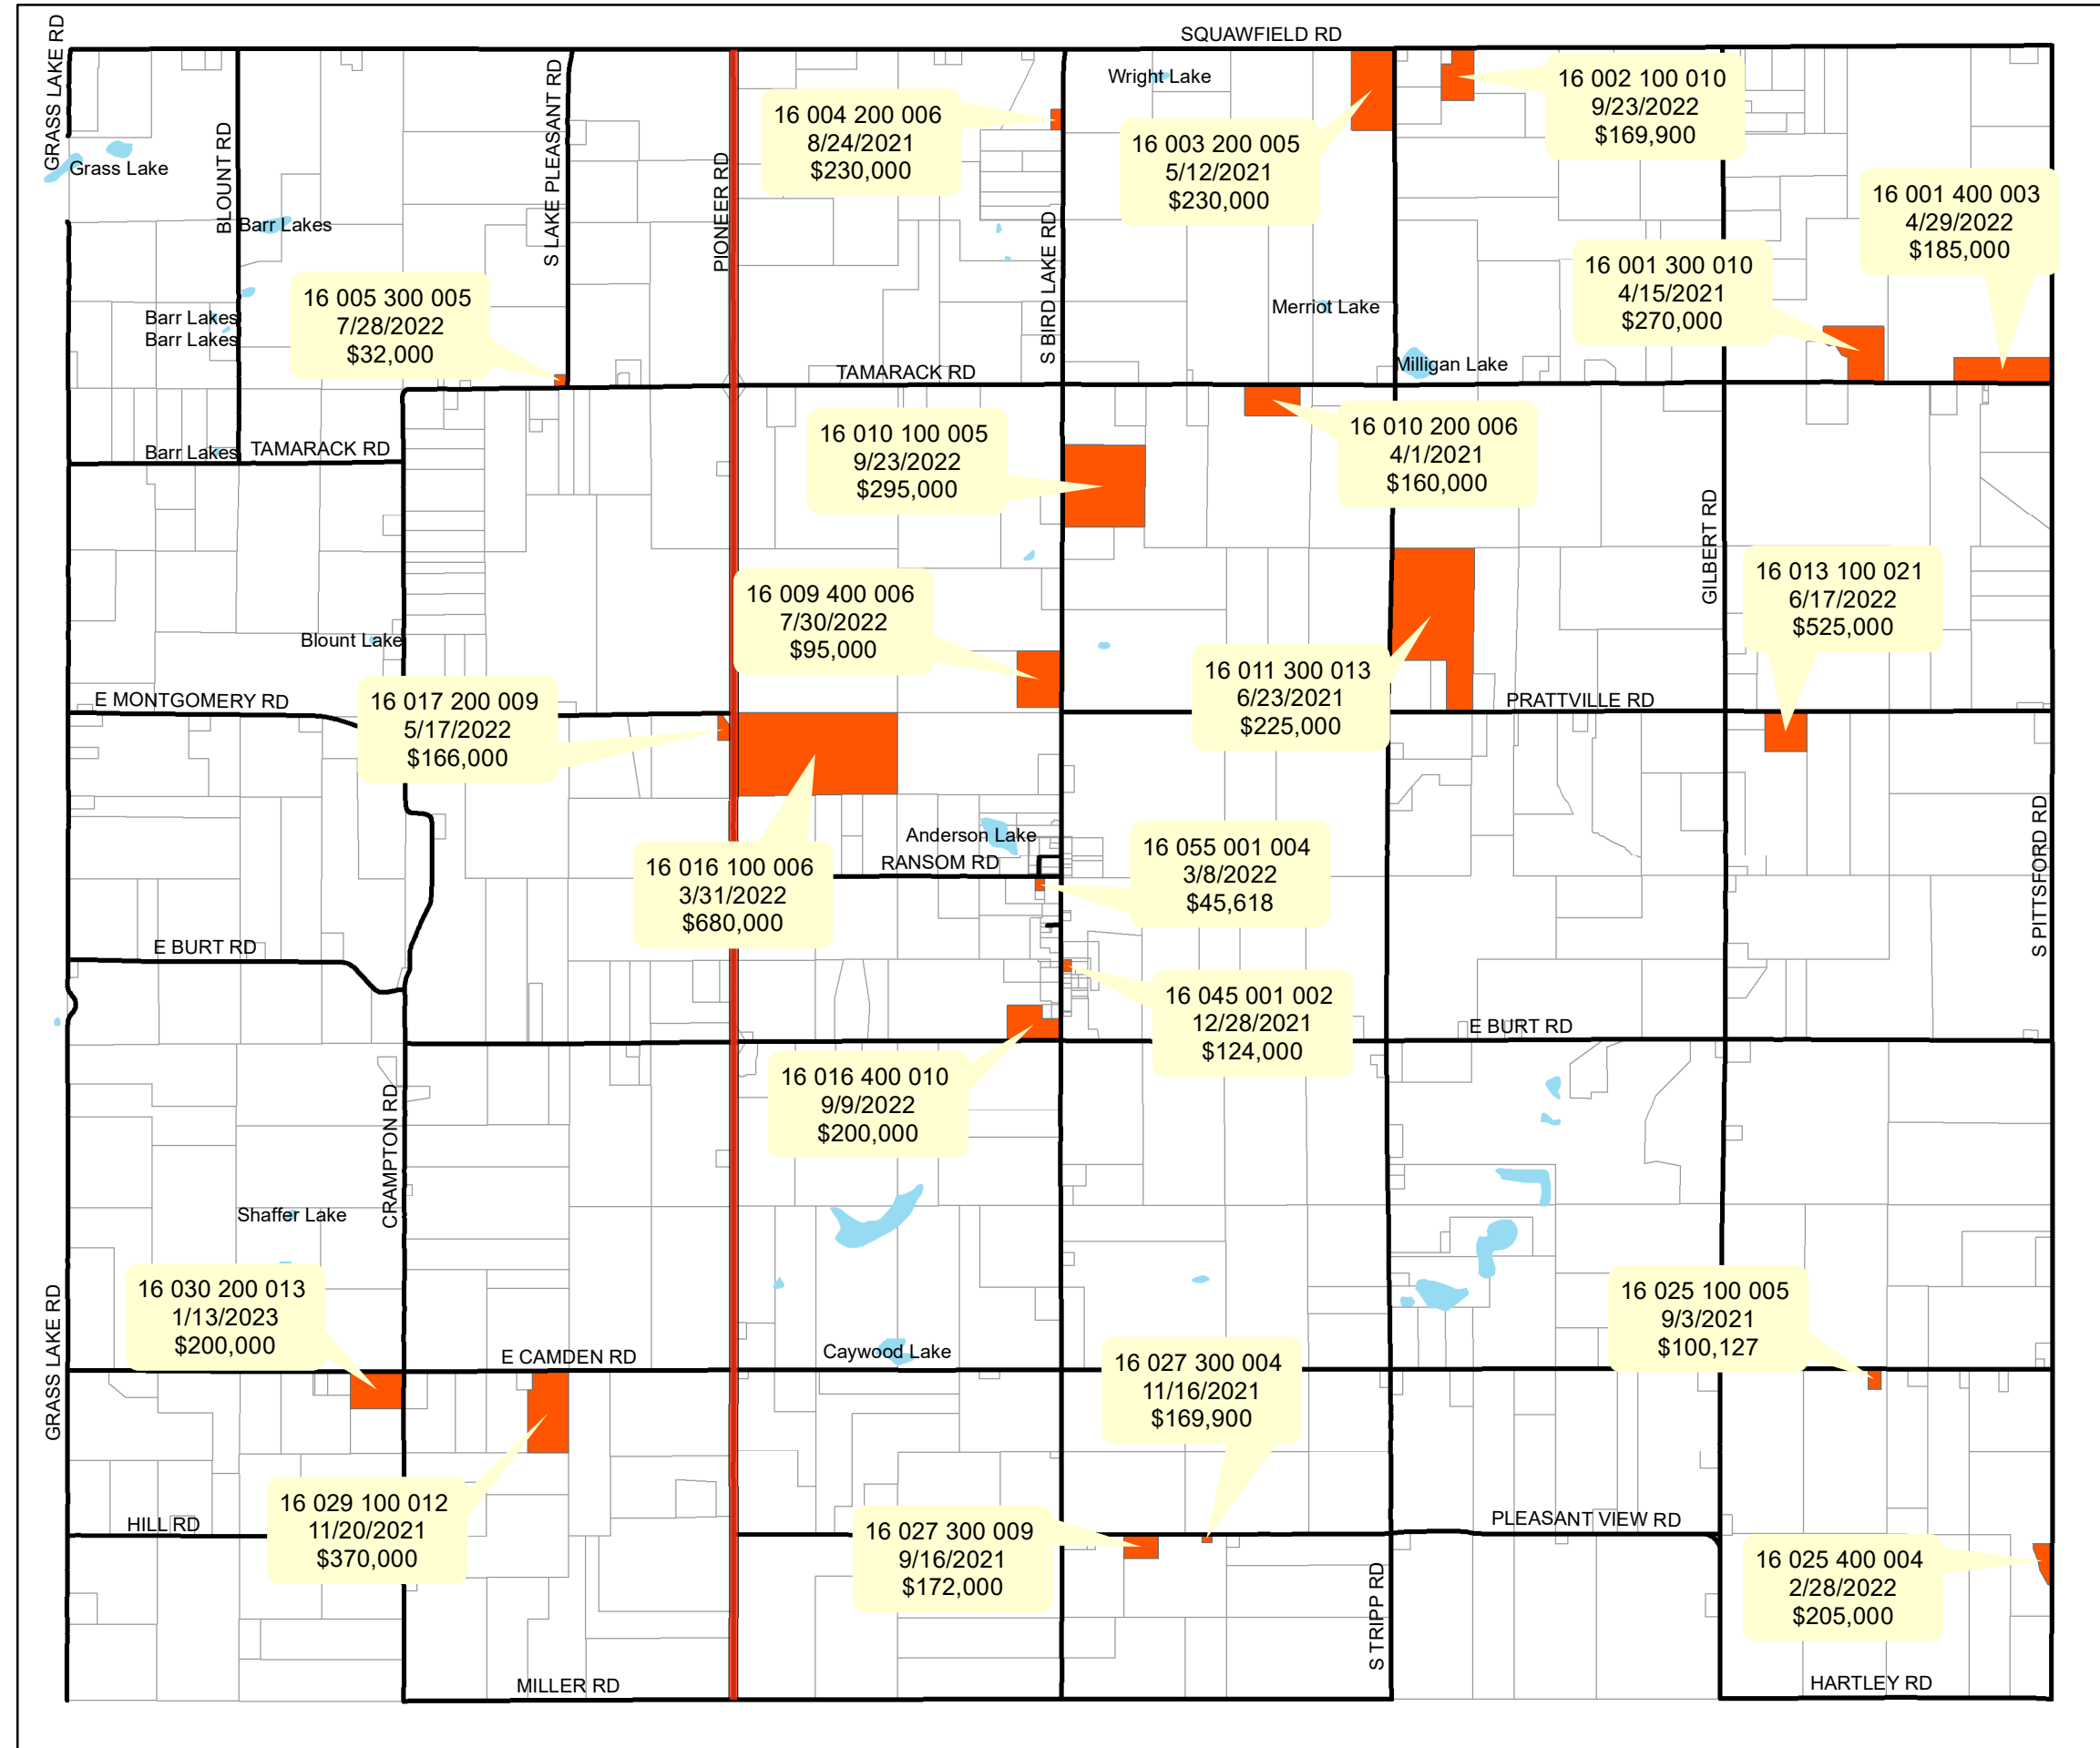

Ransom Twp 2024 Sales Map Improved

Legend

-  State Highway
-  Roads
-  Lakes
-  Parcel Sales
-  Parcels

NOT A SURVEY
This map is for informational use only.
Created by: Hillsdale County GIS
Printed: February 2024