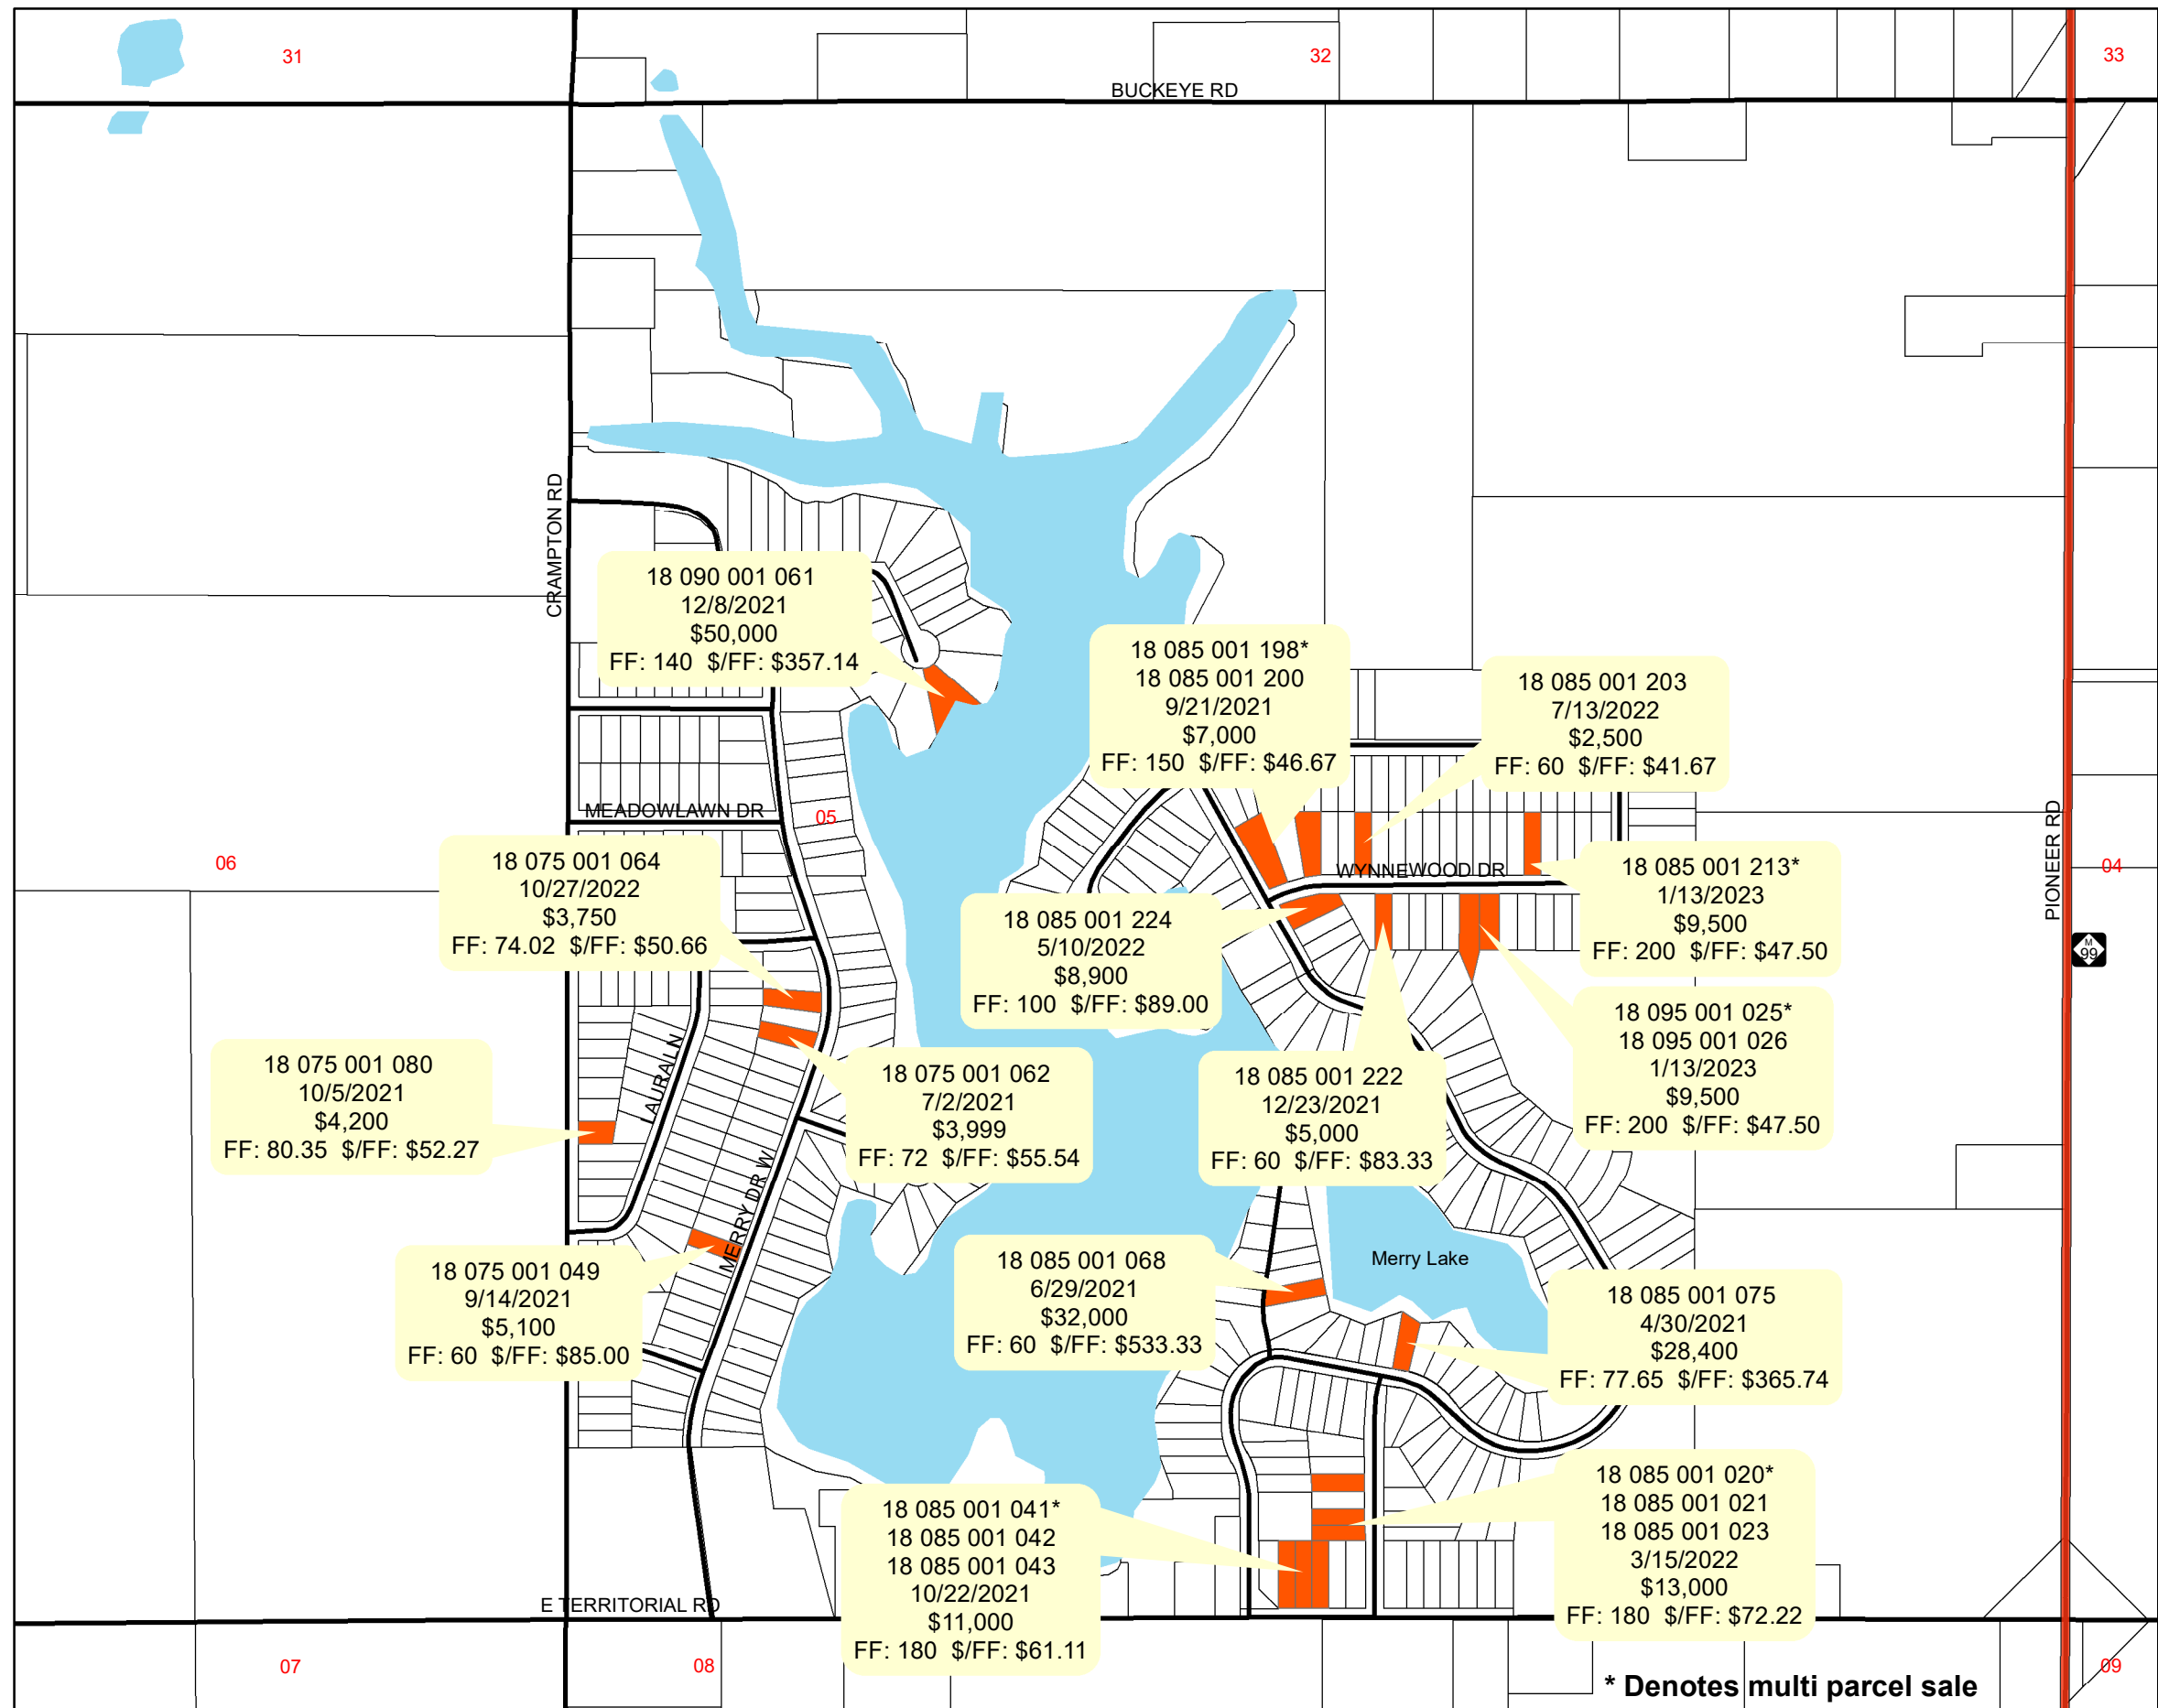

# Amboy Twp 2024 Sales Map

## Merry Lake (Vacant)

### Legend

-  State Highway
-  Roads
-  Lakes
-  Parcel Sales
-  Amboy\_Pcls

\* Indicates Multi Parcel Sale

\* Denotes multi parcel sale

NOT A SURVEY  
 This map is for informational use only.  
 Created by: Hillsdale County GIS  
 Printed: February 2024