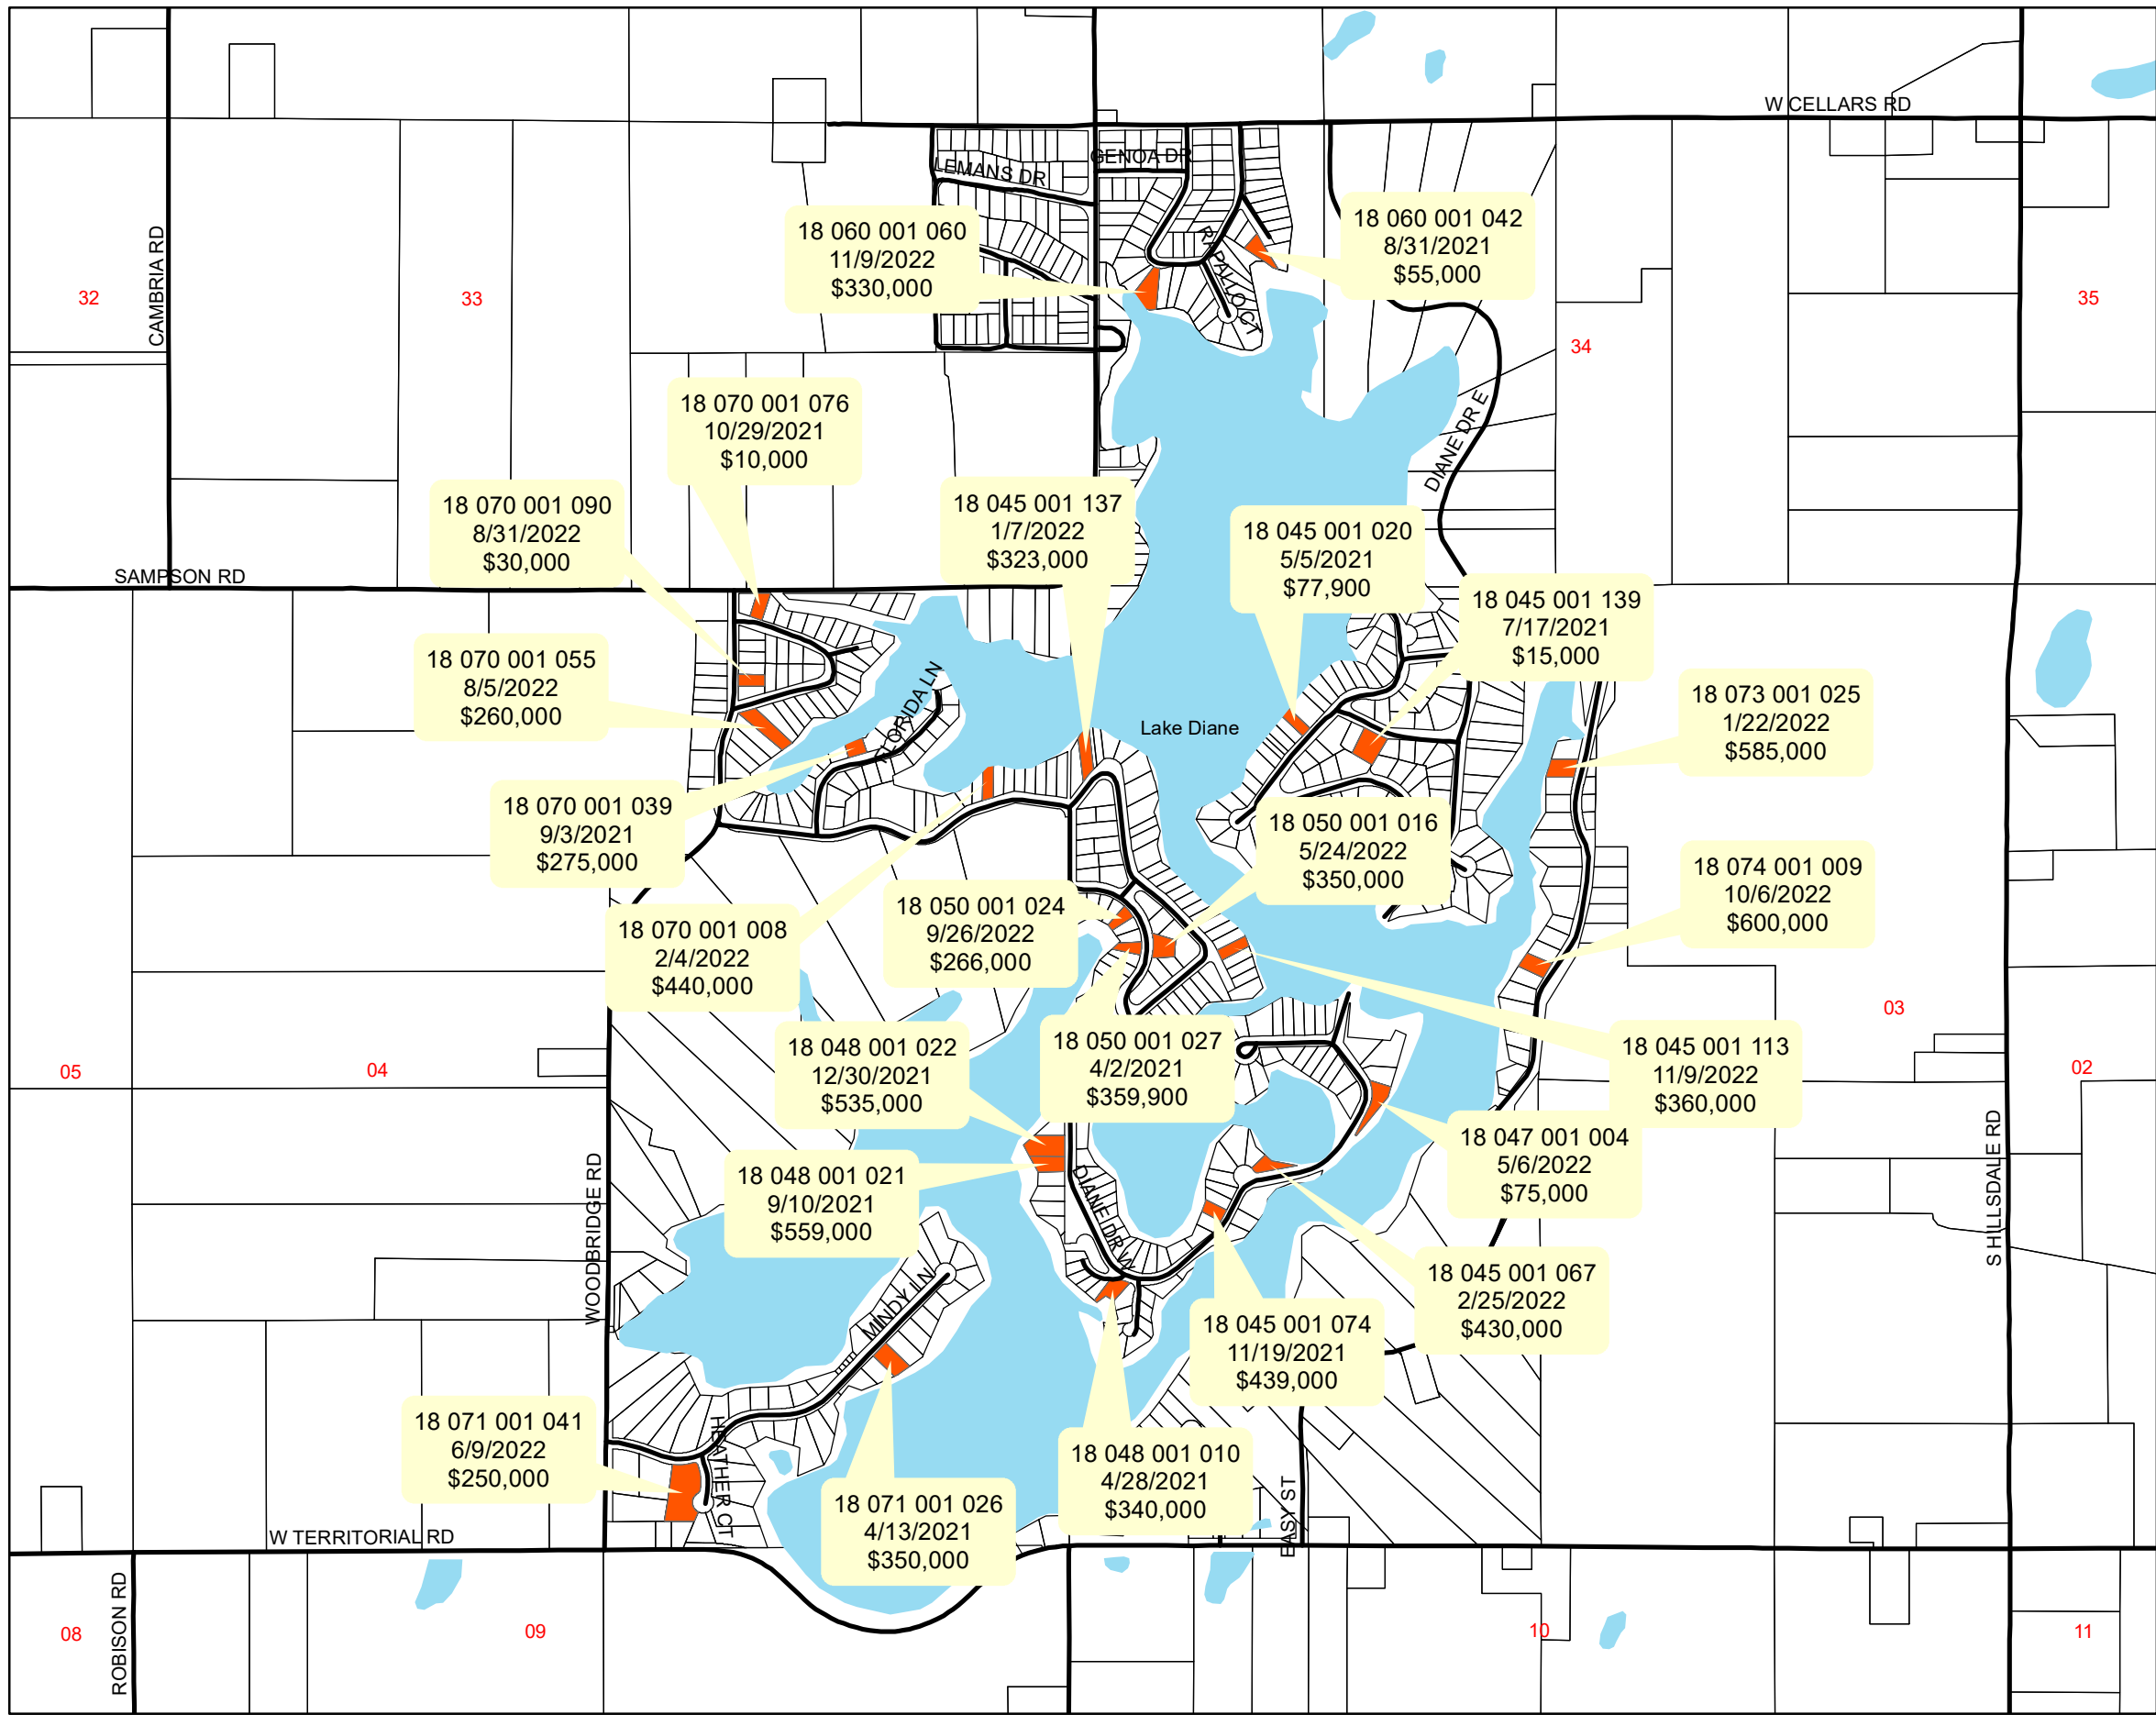

# Amboy Twp 2024 Sales Map

## Lake Diane (Improved)

### Legend

-  Roads
-  Lakes
-  Parcel Sales
-  Parcels

\* Indicates Multi Parcel Sale

NOT A SURVEY  
 This map is for informational use only.  
 Created by: Hillsdale County GIS  
 Printed: February 2024

Amboy Twp T.8-9S - R.3W